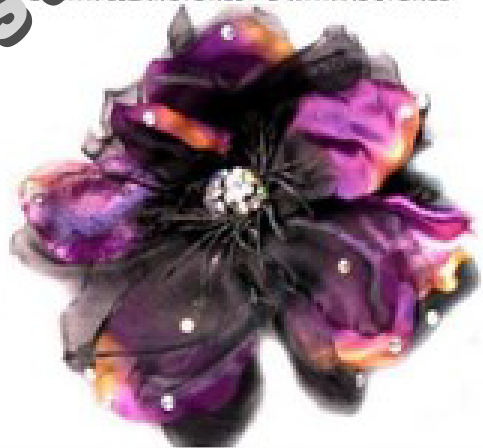

## HAT PINS

12 PIECE FANCY HAT PIN SET  
6 SILVER - 6 GOLD - LOTS OF RHINESTONES!

6 PIECE SET OF RHINESTONE GLOBES  
3 WITH CLEAR STONES - 3 WITH AB STONES

LARGE OPEN ROSE EMBELLISHED WITH RHINESTONES  
AVAILABLE IN PINK/AMBER - SAGE - RED COMBO

MAGNOLIA EMBELLISHED WITH RHINESTONES  
AVAILABLE IN PURPLE/BLACK - SAGE - IVORY - BLACK - RED  
BEIGE - RASPBERRY